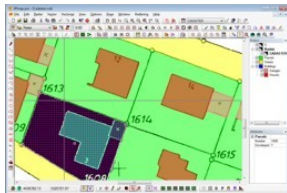

VP map software

Discounts on New Licenses with Annual Maintenance

Calibrate – Georeference - Mosaic Scanned Maps

purchase a new license of VP map or VP map pro software with maintenance and receive 25% off the license price. Maintenance includes upgrades and phone support for 12 months