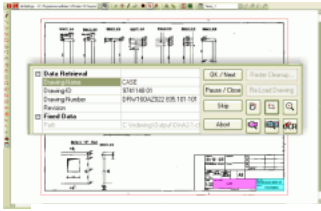

CAD Affiliates
cadaus.com

softelec Software Promotions

VP index software

Discounts on New Licenses with Annual Maintenance

Archive and Index Scanned Images with OCR

purchase a new license of VP index or VP index lite software with maintenance and receive 25% off the license price. Maintenance includes upgrades and phone support for 12 months

	VPindex	VPindex lite
REGULAR PRICE	\$ 3,025	\$ 968
PROMO PRICE	\$ 2,400	\$ 768
SAVINGS	\$ 625	\$ 200
OFFER EXPIRES	<i>limited offer</i>	

Capture, clean, edit, and index legacy documents and CAD drawings. Automated OCR capture of text from title blocks or other isolated positions can be transferred directly to a standard database or document management system.

VP map software

Discounts on New Licenses with Annual Maintenance

Calibrate – Georeference - Mosaic Scanned Maps

purchase a new license of VP map or VP map pro software with maintenance and receive 25% off the license price. Maintenance includes upgrades and phone support for 12 months